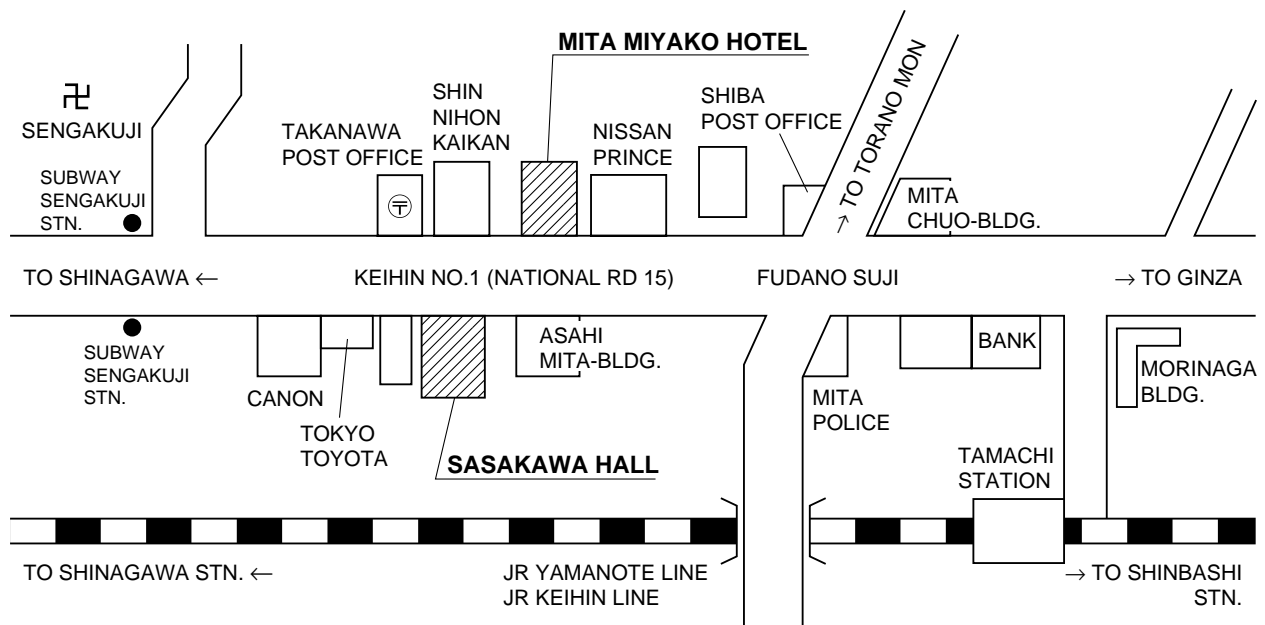

# SASAKAWA HALL

ADDRESS: 12-12 MITA, MINATO-KU, TOKYO

TELEPHONE: (03) 3454-5062

FAX: (03) 3454-5544

## NEAREST STATION

- JR YAMANOTE LINE OR JR KEIHIN LINE, TAMACHI-STATION, 7 MINUTE WALK
- SUBWAY (ASAKUSA LINE) SENGAKUJI-STATION, 3 MINUTE WALK

## FROM SHINAGAWA STATION

- 5 MINUTES BY TAXI
- SUBWAY (ASAKUSA LINE) TO SENGAKUJI STATION (ONE STOP)